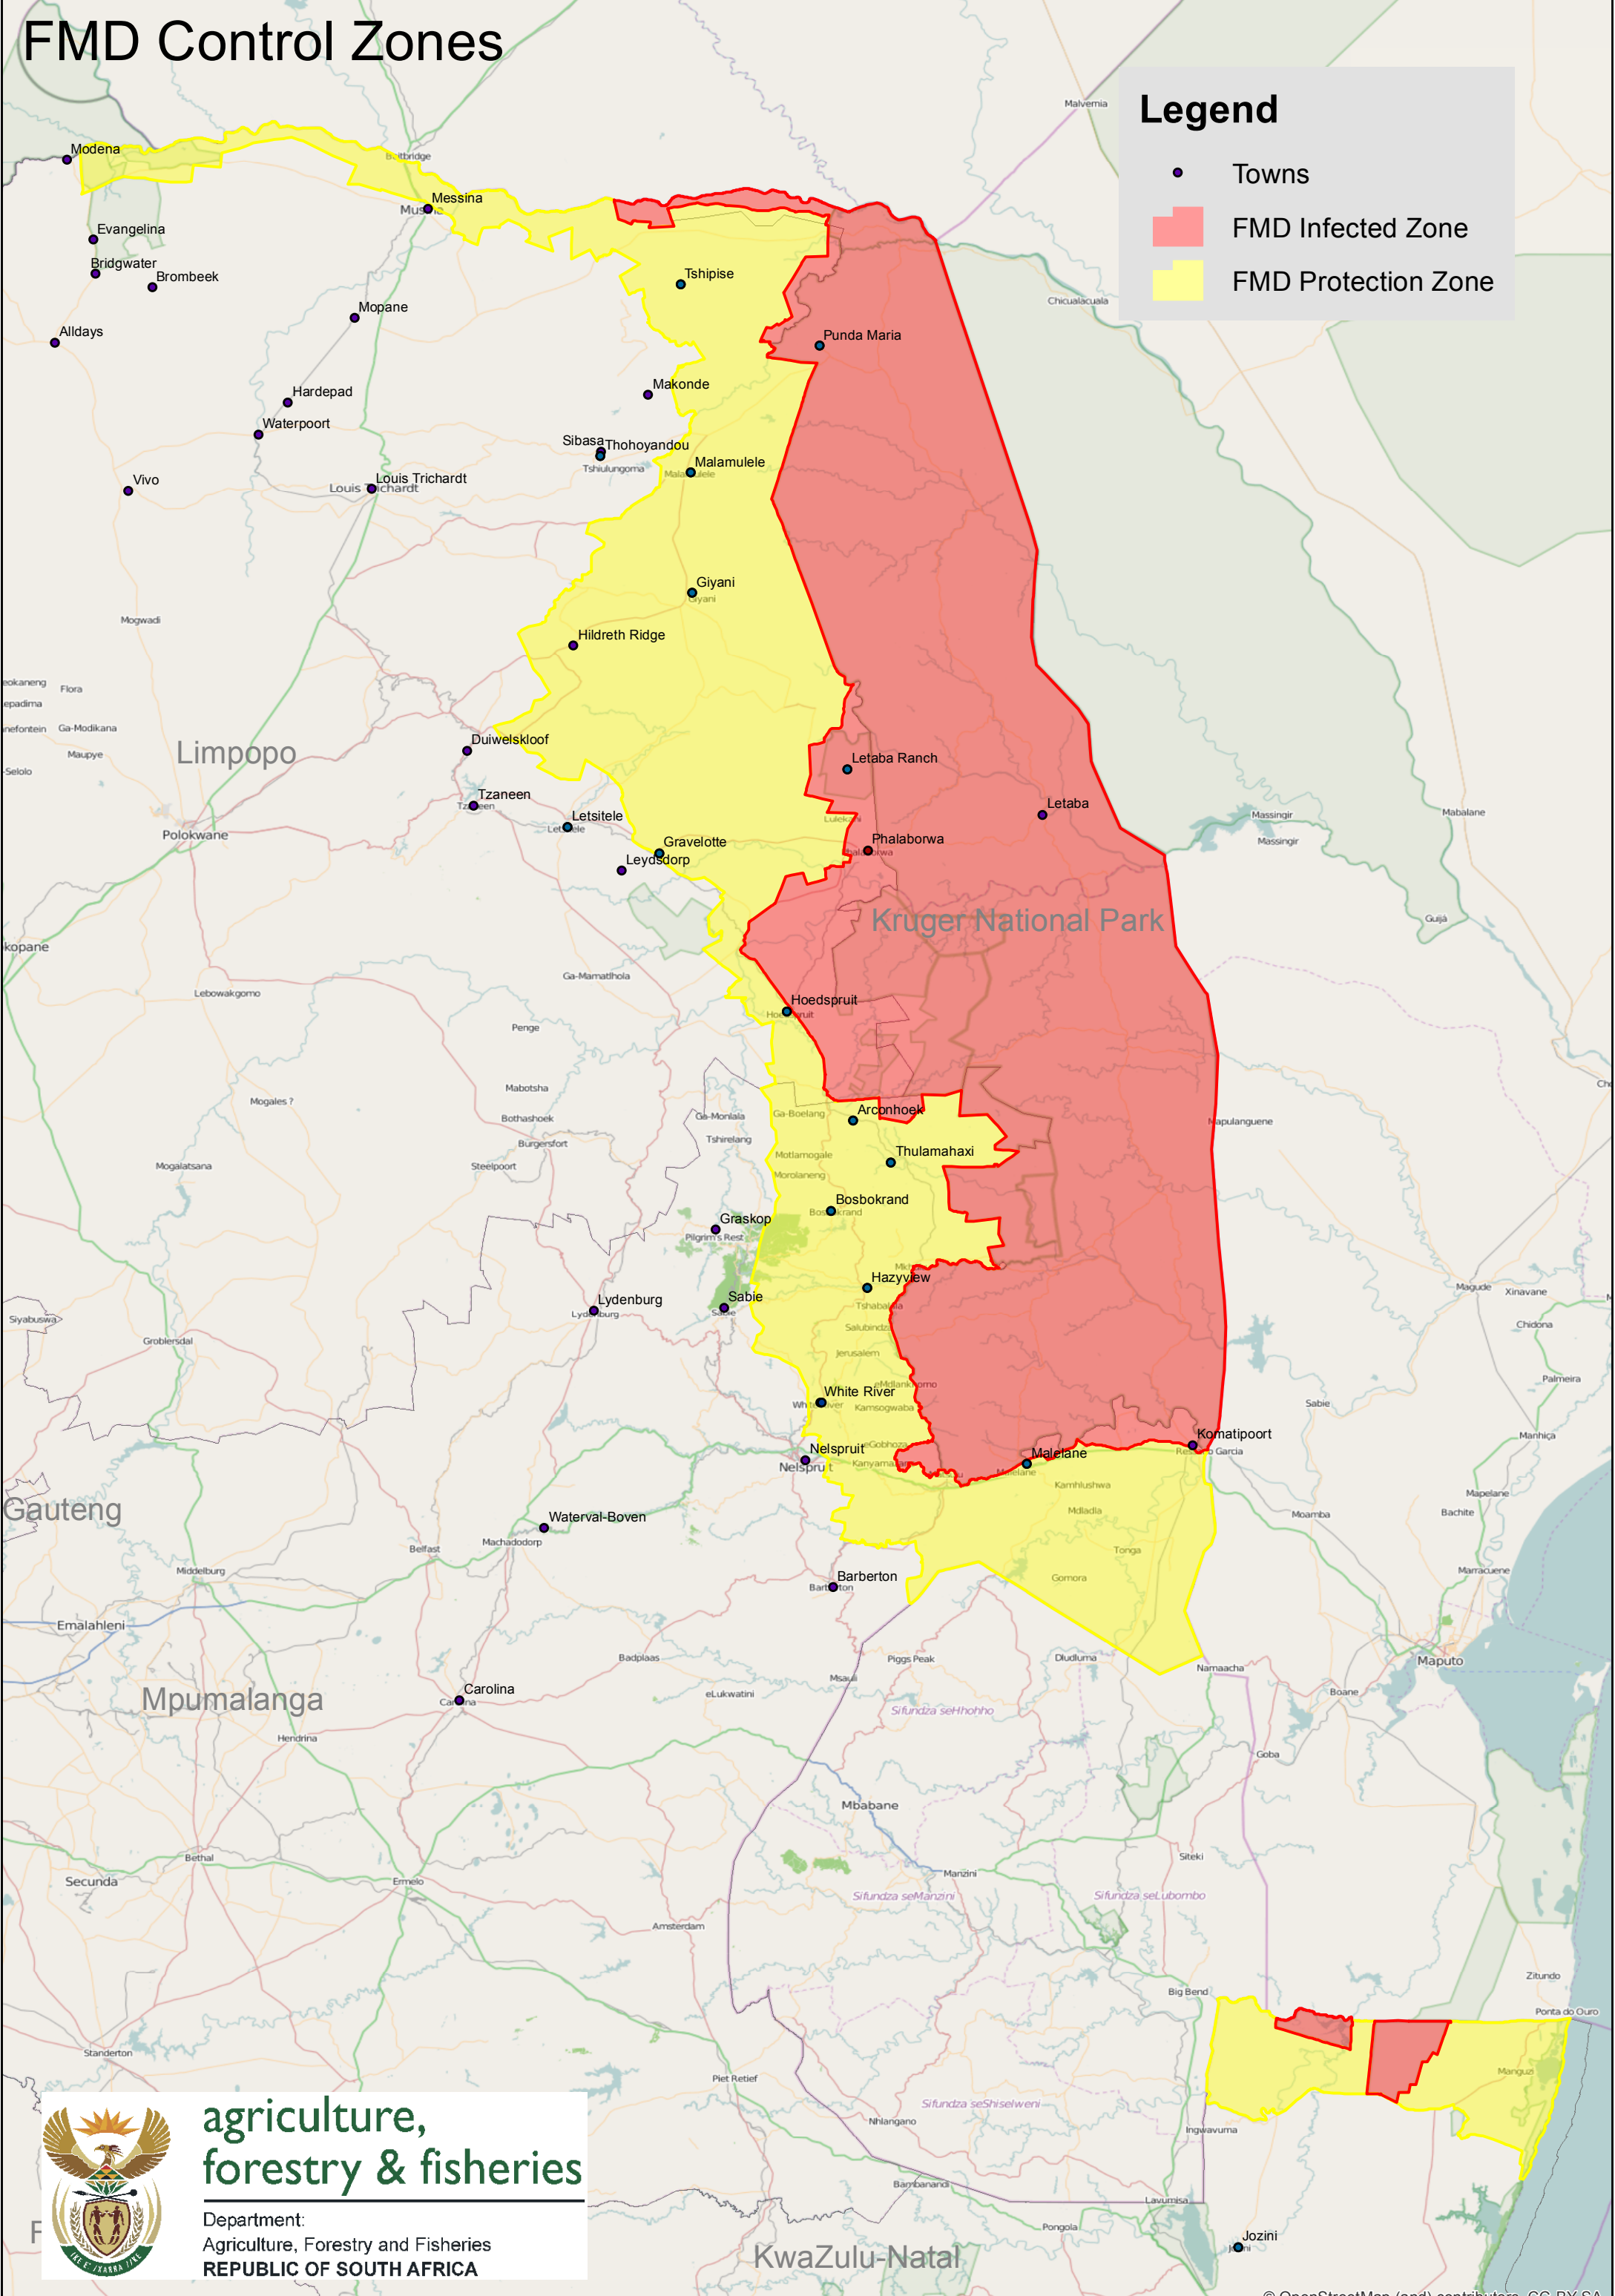

FMD Control Zones

Legend

- Towns
- FMD Infected Zone
- FMD Protection Zone

agriculture,
forestry & fisheries

Department:
Agriculture, Forestry and Fisheries
REPUBLIC OF SOUTH AFRICA